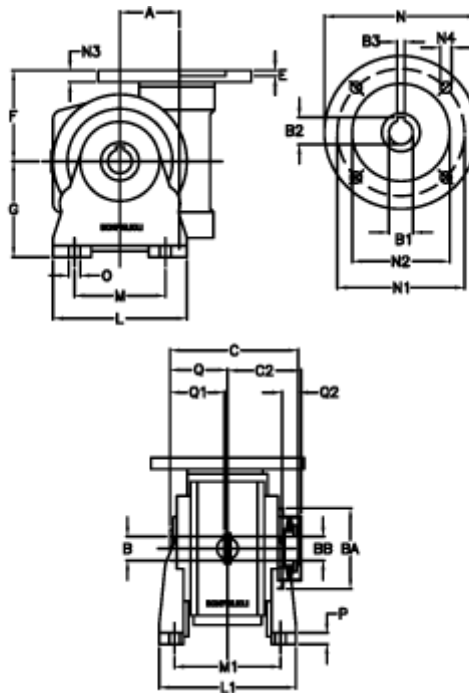

Article number: 390204903632736

Description: Worm Gear with Torque Limiter
VF 49-L2-V-36 P71B5

Measures

a	= 49.50	C2	= 63,5	M1	= 98.5	Q	= 51.0
B	= 25	Description	= VF 49V-xx-71B5	N	= 160	Q1	= 41
B1 E7	= 14	E	= 3.0	N1	= 130	Q2	= 15
B2	= 16.3	F	= 70	N2	= 110		
B3 H9	= 5	g	= 82	N3	= 10.5		
BA	= 63	L	= 110	N4	= 9,5		
BB H7	= 14	L1	= 124.0	O	= 8.5		
C	= 105	m	= 63	P	= 12		